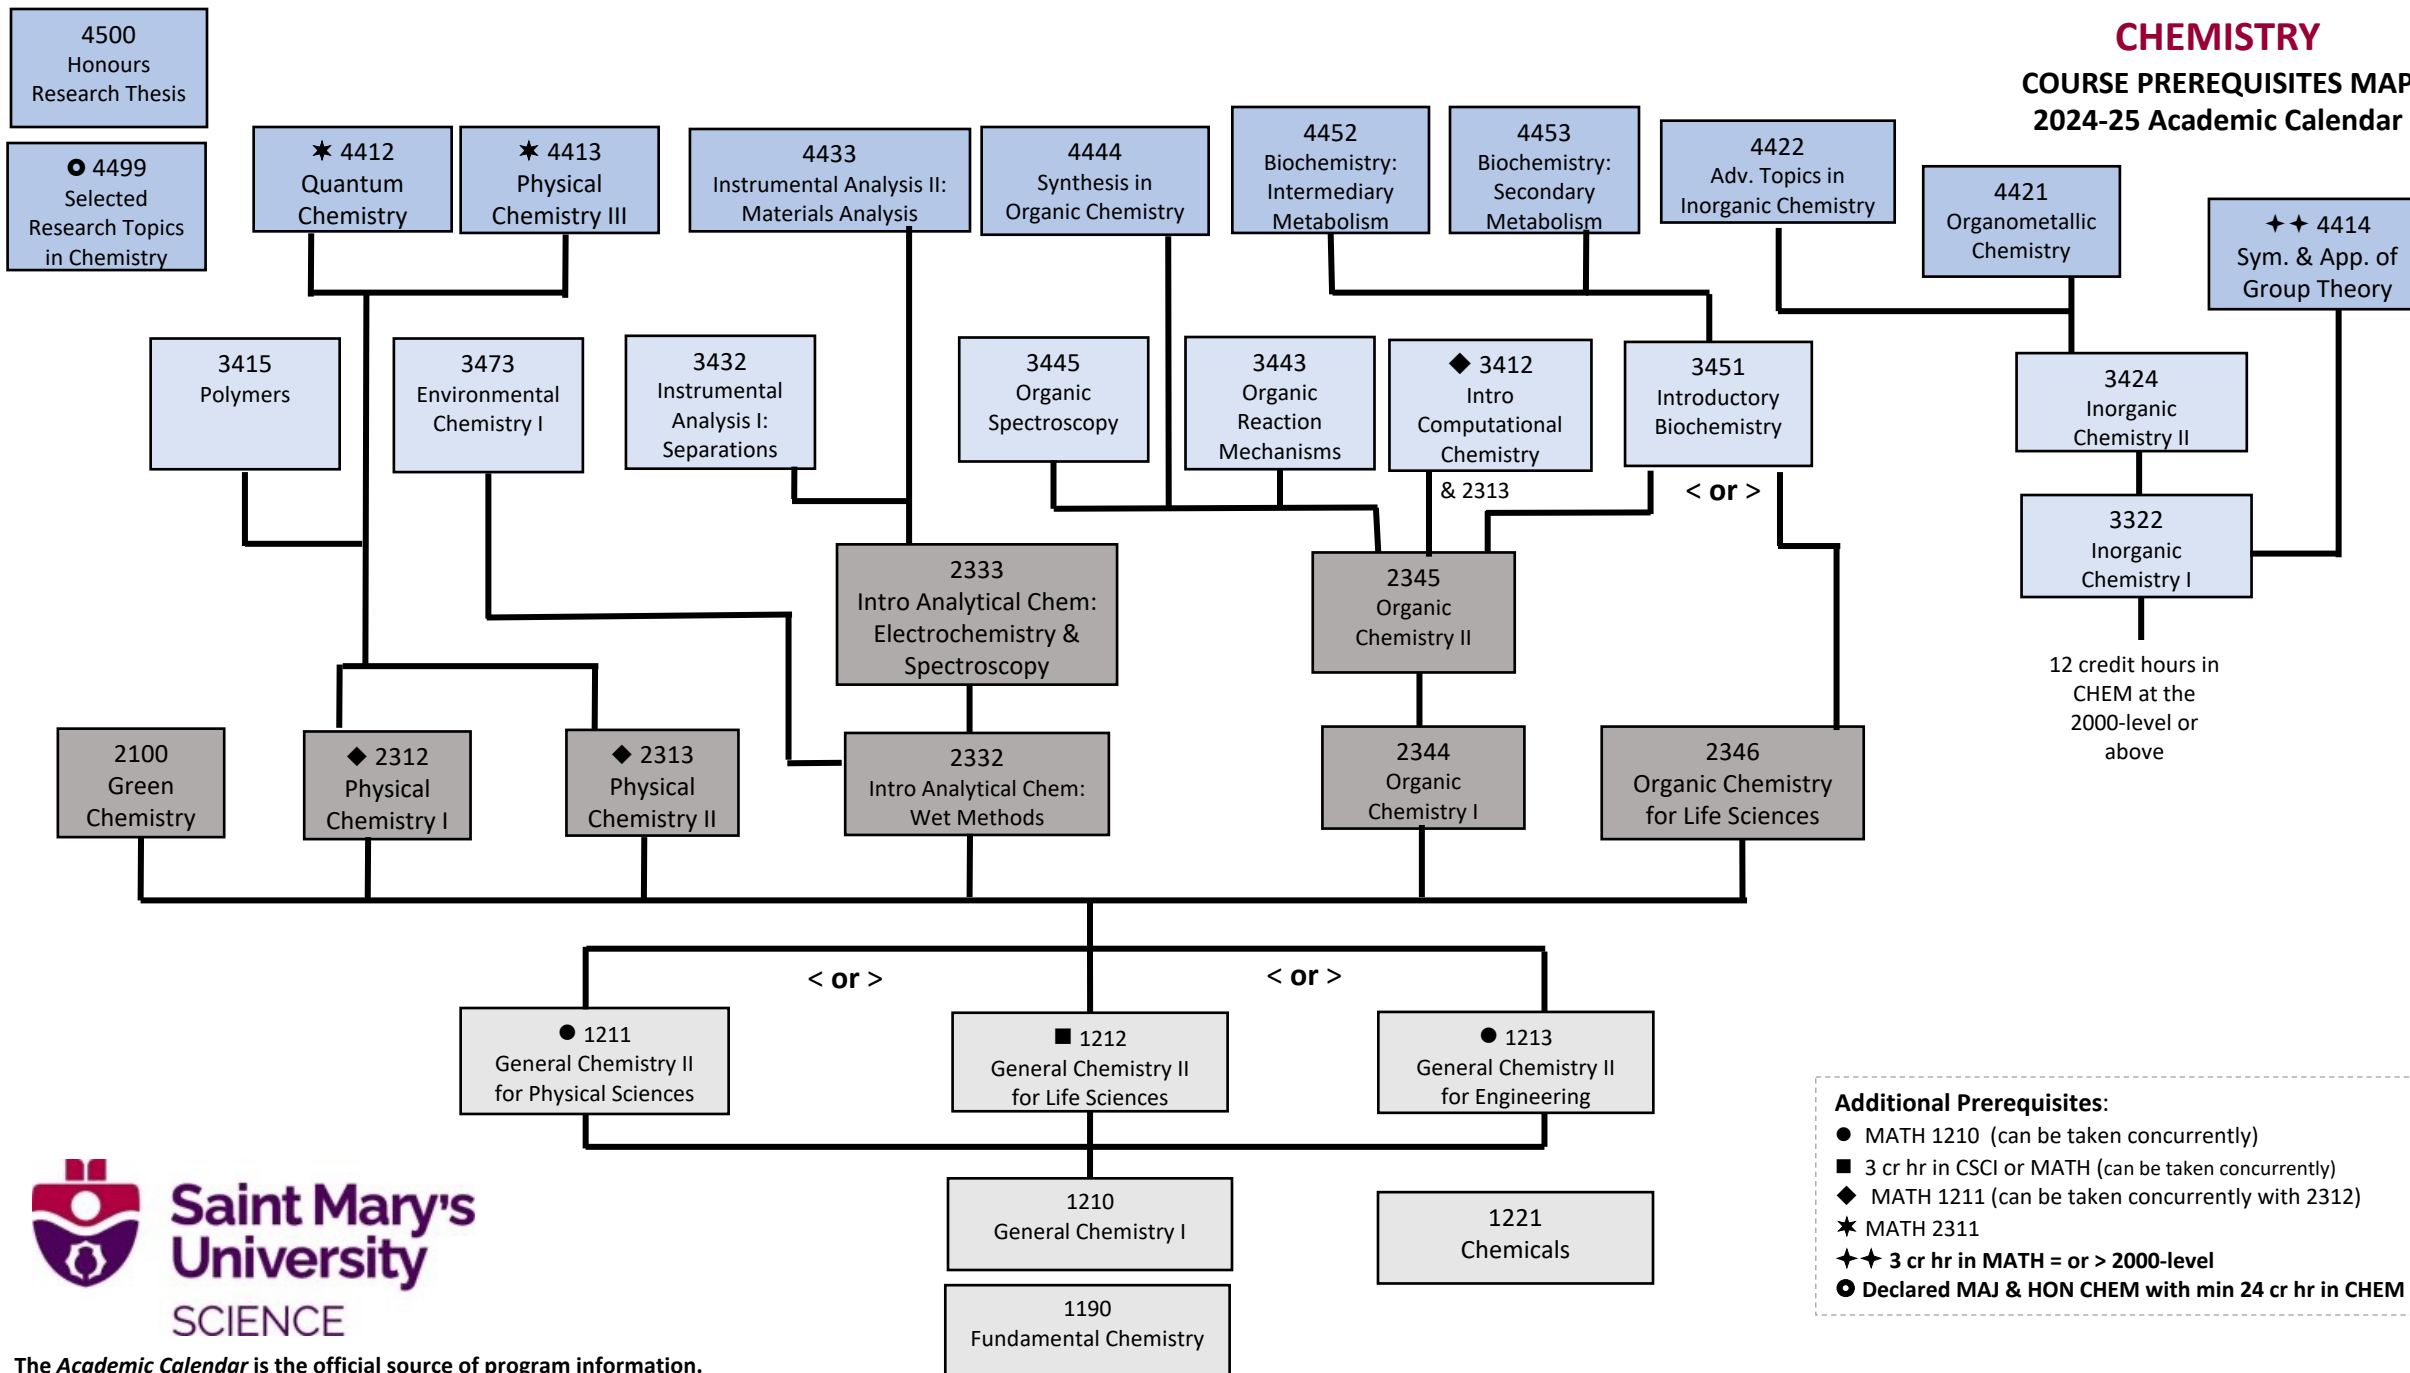

# CHEMISTRY

## COURSE PREREQUISITES MAP 2024-25 Academic Calendar

- Additional Prerequisites:**
- MATH 1210 (can be taken concurrently)
  - 3 cr hr in CSCI or MATH (can be taken concurrently)
  - ◆ MATH 1211 (can be taken concurrently with 2312)
  - ★ MATH 2311
  - ◆◆ 3 cr hr in MATH = or > 2000-level
  - Declared MAJ & HON CHEM with min 24 cr hr in CHEM